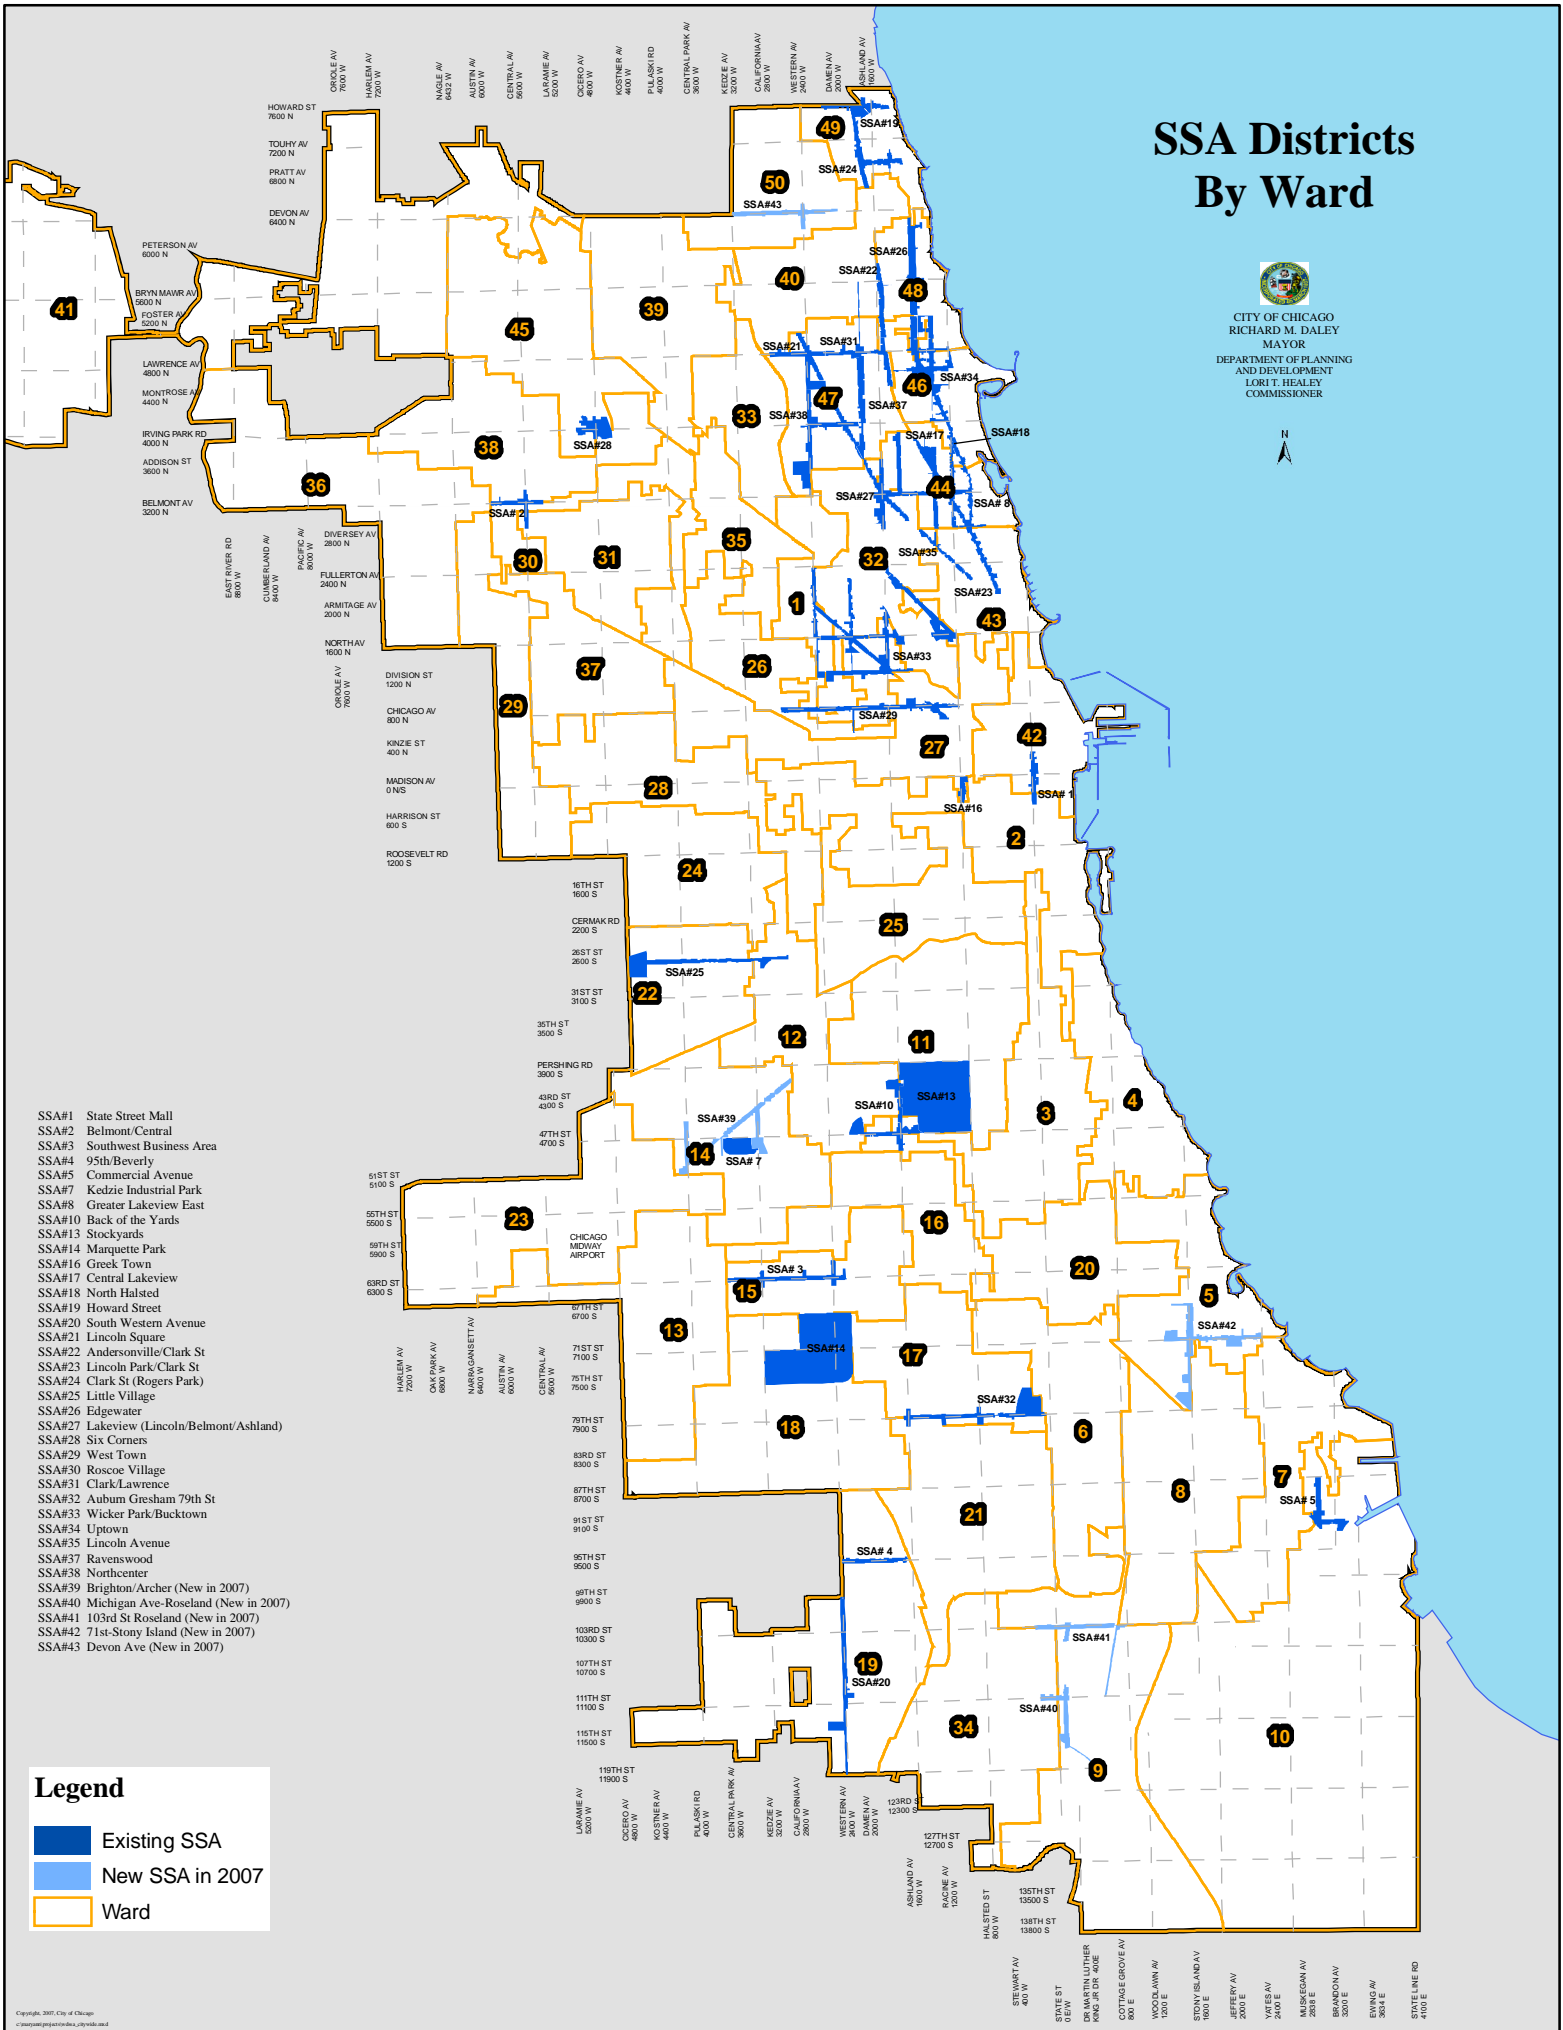

SSA Districts By Ward

CITY OF CHICAGO
 RICHARD M. DALEY
 MAYOR
 DEPARTMENT OF PLANNING
 AND DEVELOPMENT
 LORI T. HEALY
 COMMISSIONER

- SSA#1 State Street Mall
- SSA#2 Belmont/Central
- SSA#3 Southwest Business Area
- SSA#4 95th/Beverly
- SSA#5 Commercial Avenue
- SSA#7 Kedzie Industrial Park
- SSA#8 Greater Lakeview East
- SSA#10 Back of the Yards
- SSA#13 Stockyards
- SSA#14 Marquette Park
- SSA#16 Greek Town
- SSA#17 Central Lakeview
- SSA#18 North Halsted
- SSA#19 Howard Street
- SSA#20 South Western Avenue
- SSA#21 Lincoln Square
- SSA#22 Andersonville/Clark St
- SSA#23 Lincoln Park/Clark St
- SSA#24 Clark St (Rogers Park)
- SSA#25 Little Village
- SSA#26 Edgewater
- SSA#27 Lakeview (Lincoln/Belmont/Ashland)
- SSA#28 Six Corners
- SSA#29 West Town
- SSA#30 Roscoe Village
- SSA#31 Clark/Lawrence
- SSA#32 Auburn/Gresham 79th St
- SSA#33 Wicker Park/Bucktown
- SSA#34 Uptown
- SSA#35 Lincoln Avenue
- SSA#37 Ravenswood
- SSA#38 Northcenter
- SSA#39 Brighton/Archer (New in 2007)
- SSA#40 Michigan Ave-Roseland (New in 2007)
- SSA#41 103rd St Roseland (New in 2007)
- SSA#42 71st-Stony Island (New in 2007)
- SSA#43 Devon Ave (New in 2007)

Legend

- Existing SSA
- New SSA in 2007
- Ward